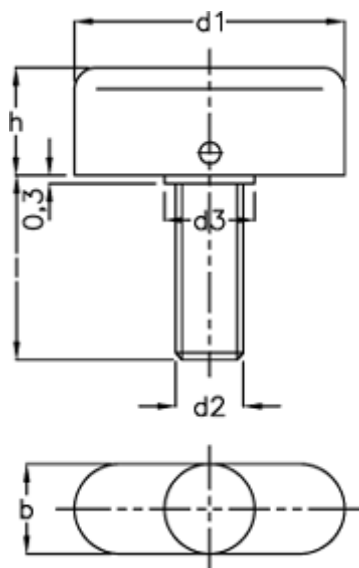

Article number: 200016381A

Description: E+G Wing screw GN 431-36-M8-20
Rustfast

Measures

b	= 12
d1	= 36
d2	= M8
d3	= 12
H	= 14.5
Length l	= 20